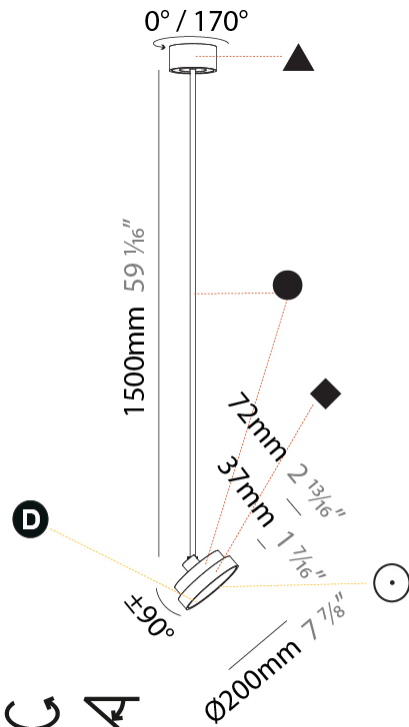

GENERAL

Series: Sign Diva Flex
Subseries: Sign Diva Flex
Brand: Prolicht
Division: Architectural
Mounting Type: Suspension
Mounting Location: Ceiling
Subcategory: Pendant

PHYSICAL

Shape: Round
Diameter (mm): 200
Diameter (in): 7 7/8
Height (mm): 1620
Height (in): 63 3/4
Light Distribution: Adjustable / Direct
Weight (kg): 2.007
Weight (lbs): 4.42
Diffuser: PMMA - Opal / Micro-Prism / Sparkling Secret / Vintage Industrial
Fixture Finish: SSR / BKV / CWI / CRY / HAB / UFT / ITA / RUA / FTG / MYG / LOD / PUS / FRO / FUP / KIA / POP / BLS / SPG / MEY / GOH / GUM / CHC / COM / ABZ / JAG / OBR / MOS / ROR
Fixture Material: Extruded Aluminum / Steel

ELECTRICAL

Lamp Type: LED (Zhaga Standard)
Input Wattage (W): 12.1
Total Output Wattage (W): 11
Dimming: Tri-Mode (Non-Dimming and Phase Dimming (120Vac only) and 0-10V Dimming)
Driver Included: Yes
Driver Location: Integrated
Driver Type: Constant Current - Universal
Driver Class: Class 2
Input Voltage (V): 120 - 277
Constant Current (MA): 350

LED

Color Temperature (°K): 2700 / 3000 / 3500 / 4000
Max. Delivered Lumen (lm): 836 / 895 / 902 / 921
Nominal Lumen (lm): 1280 / 1370 / 1382 / 1410
CRI: >90 CRI
Lamp Life (hrs): 50000

OPTICAL

Adjustability: Rotational 170°; Tilt 90°

RATINGS AND CERTIFICATIONS

Certified By: Certified for North American Standards
IP rating: IP20